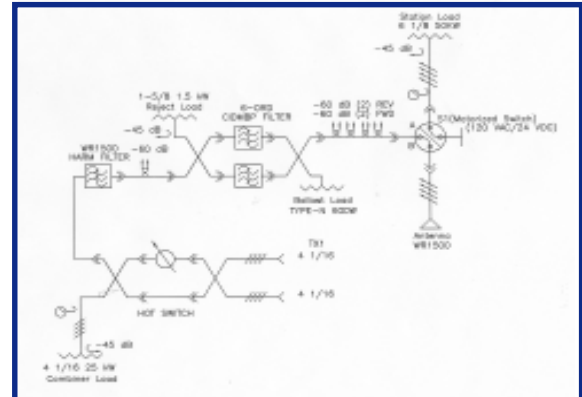

Micro Communications, Inc.

INTEGRATED RF SYSTEM

- Complete System
- Ceiling Hung or Unitized Frame
- Compatible with DTV or DVB Mask requirements
- Low Loss

MCI's Integrated RF systems have been designed to simplify installation, optimize RF performance and efficiently utilize space.

Each system comes complete with a switchless combiner, low pass harmonic filters, DTV/DVB mask compliant filter, output switch for antenna or station test load. Directional couplers are provided as needed.