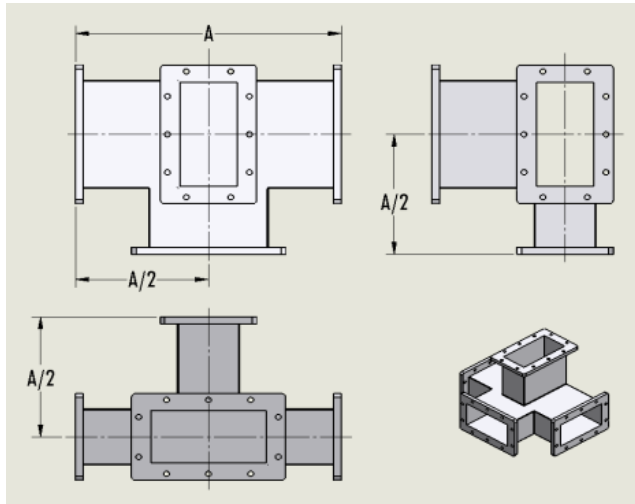

Series Tee

Mega Industries WR770 waveguide tees are manufactured to exacting electrical and mechanical specifications. We offer a range of styles and configurations, which includes E-Plane and H-Plane folded magic tees, shunt tees, series tees and magic tees. Our manufacturing process provides maximum symmetry in fabrication.

Magic Tee

Colinear Balance	+/- 0.1 dB
Insertion Loss	Less than 0.1 dB
E-H Isolation	30 dB minimum
VSWR	1.10:1
Length of A	15.00 inches

Folded Magic Tee

Shunt Tee

Mega Industries, LLC • 28 Sanford Drive, Gorham, ME 04038 USA